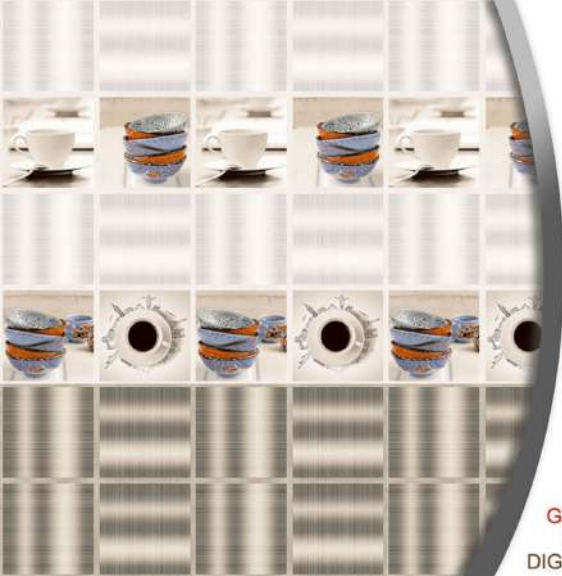

LT

HLA

HL B

DK

GLOSSY SERIES
300X600 MM
DIGITAL WALL TILES