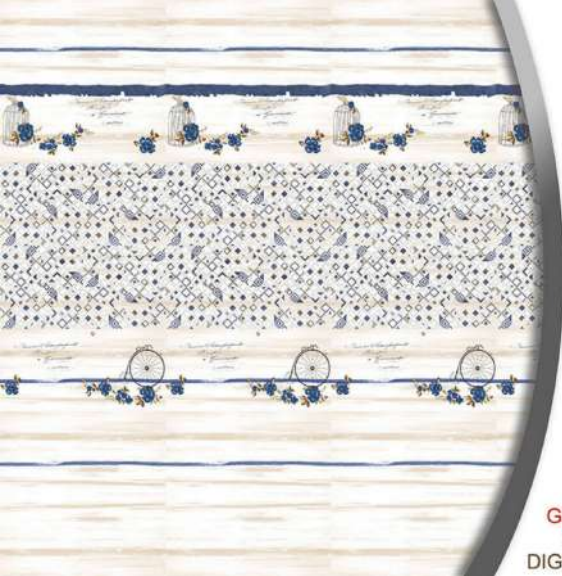

GLOSSY SERIES
300X600 MM
DIGITAL WALL TILES

LT

HLA

HL B

DK

GLOSSY SERIES
300X600 MM
DIGITAL WALL TILES

20511

LT